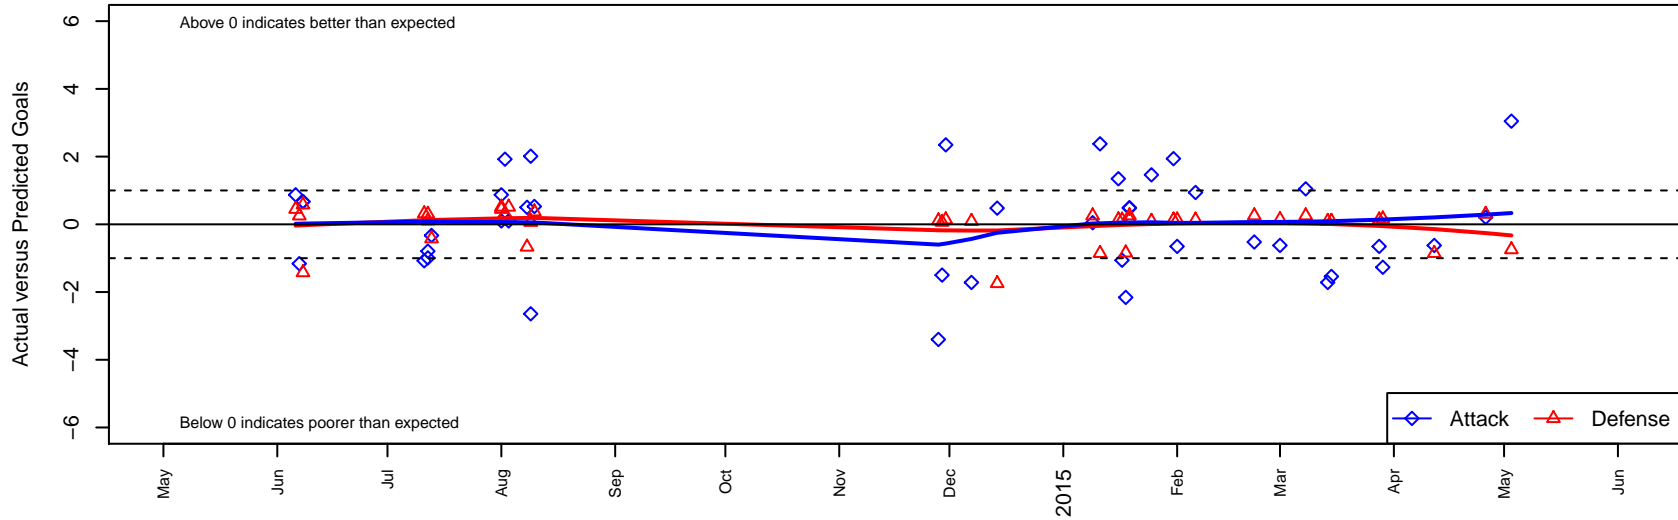

# Eastside FC White G99

Eastside FC  
 Preston, WA  
 G99 total strength=1700  
 attack=14.95 defense=34.19  
 fall league = RCL G99 Div 3

alt names used:  
 Eastside FC G99 White  
 EASTSIDE FC G99 WHITE (WA)  
 Eastside FC G99 White  
 Eastside FC G99 White (WA)  
 EASTSIDE FC G99 WHITE (WA)  
 Eastside FC G99 White  
 Eastside FC GU15 White  
 Eastside FC G99 White B  
 Eastside FC G99 White B

**Eastside FC White G99**  
 Dots are actual minus expected GF (blue circles) and GA (red triangles).  
 Blue line is smoothed change in attack strength. Red is smoothed change in defense strength.

**attack and defense variance (black dot)  
relative to other teams  
and top 10 in region**