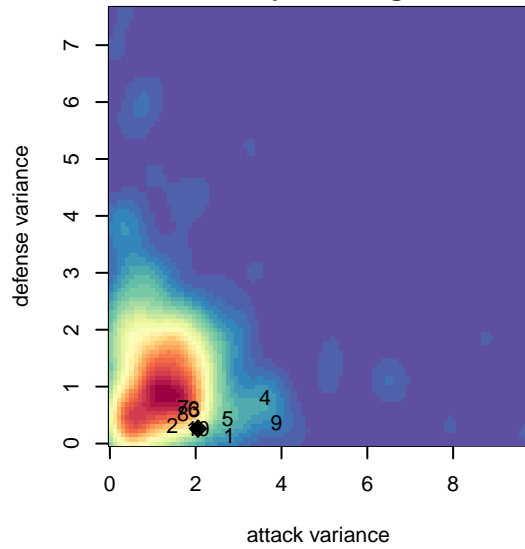

# Eastside FC White G99

Eastside FC  
 Preston, WA  
 G99 total strength=1700  
 attack=14.95 defense=34.19  
 fall league = RCL G99 Div 3

alt names used:  
 Eastside FC G99 White  
 EASTSIDE FC G99 WHITE (WA)  
 Eastside FC G99 White  
 Eastside FC G99 White (WA)  
 EASTSIDE FC G99 WHITE (WA)  
 Eastside FC G99 White  
 Eastside FC GU15 White  
 Eastside FC G99 White B  
 Eastside FC G99 White B

**Eastside FC White G99**  
 Dots are actual minus expected GF (blue circles) and GA (red triangles).  
 Blue line is smoothed change in attack strength. Red is smoothed change in defense strength.

**attack and defense variance (black dot)  
relative to other teams  
and top 10 in region**