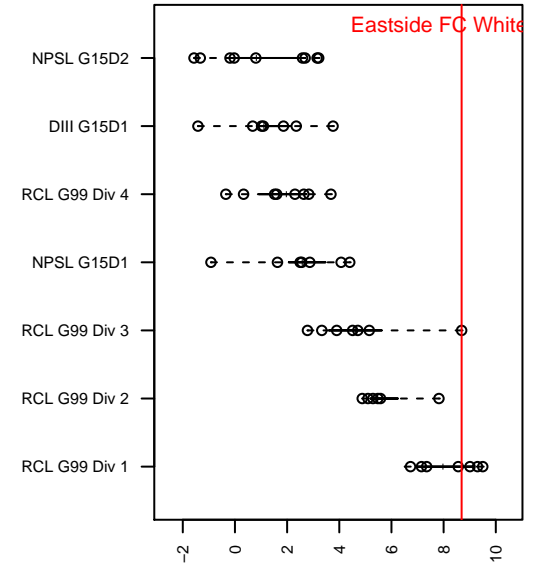

**attack and defense rating
relative to others at age
and all opponents in last 13 months**